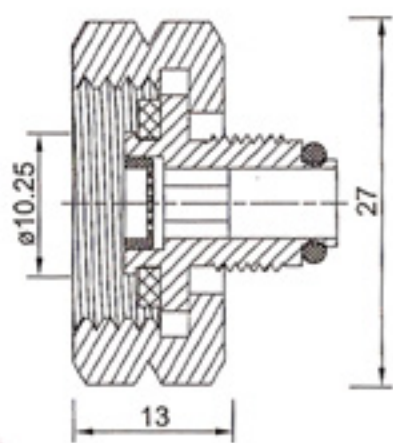

For Gas Hose 10-11 mm
EN 12.864 H51

For Gas Hose 8 mm
EN 12.864 H50

Threaded connect
G1/4" LH - EN12.864 - H4

EN12.864-G1

EN12.864-G2

EN12.864-G4

EN12.864-G5

EN12.864-G12

EN12.864-G16

EN12.864-SWISS

EN12.864-G07

SANS 3/8BSP

SANS 5/8BSP

EN12.864-G10

TS EN 13785+A1
TS EN 12864

1837

For Gas Hose 10-11 mm
EN 12.864 H51

For Gas Hose 8 mm
EN 12.864 H50

For Gas Hose 10 mm
EN 12.864 H50

Threaded outlets
E.i. G1/2", 3/8" BSP

For many other inlet connections will be available on request.