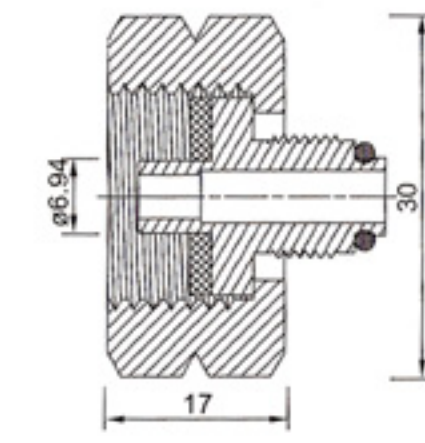

For Gas Hose 10-11 mm
EN 12.864 H51

For Gas Hose 8 mm
EN 12.864 H50

Threaded connect
G1/4" LH - EN12.864 - H4

EN12.864-G1

EN12.864-G2

EN12.864-G4

EN12.864-G5

EN12.864-G12

EN12.864-G16

EN12.864-SWISS

EN12.864-G07

SANS 3/8BSP

SANS 5/8BSP

EN12.864-G10

TS EN 13785+A1
TS EN 12864

1837

For Gas Hose 10-11 mm
EN 12.864 H51

For Gas Hose 8 mm
EN 12.864 H50

For Gas Hose 10 mm
EN 12.864 H50

Threaded outlets
E.i. G1/2", 3/8" BSP

For many other inlet connections will be available on request.