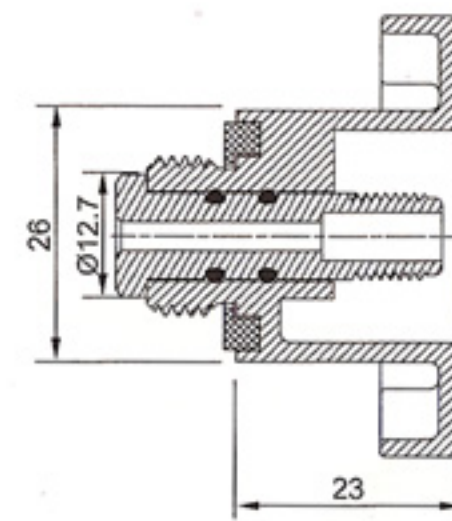

For Gas Hose 10-11 mm
EN 12.864 H51

For Gas Hose 8 mm
EN 12.864 H50

Threaded connect
G1/4" LH - EN12.864 - H4

EN12.864-G1

EN12.864-G2

EN12.864-G4

EN12.864-G5

EN12.864-G12

EN12.864-G16

EN12.864-SWISS

EN12.864-G07

SANS 3/8BSP

SANS 5/8BSP

EN12.864-G10

TS EN 13785+A1
TS EN 12864

1837

For Gas Hose 10-11 mm
EN 12.864 H51

For Gas Hose 8 mm
EN 12.864 H50

For Gas Hose 10 mm
EN 12.864 H50

Threaded outlets
E.i. G1/2", 3/8" BSP

For many other inlet connections will be available on request.