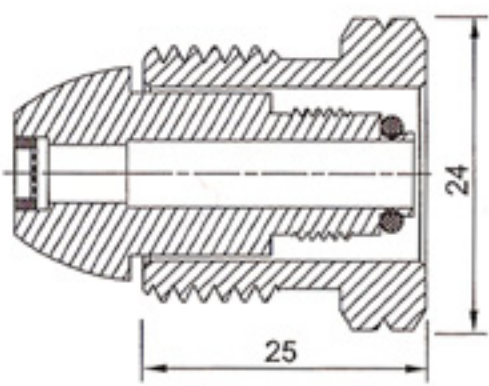

For Gas Hose 10-11 mm
EN 12.864 H51

For Gas Hose 8 mm
EN 12.864 H50

Threaded connect
G1/4" LH - EN12.864 - H4

EN12.864-G1

EN12.864-G2

EN12.864-G4

EN12.864-G5

EN12.864-G12

EN12.864-G16

EN12.864-SWISS

EN12.864-G07

SANS 3/8BSP

SANS 5/8BSP

EN12.864-G10

TS EN 13785+A1
TS EN 12864

1837

For Gas Hose 10-11 mm
EN 12.864 H51

For Gas Hose 8 mm
EN 12.864 H50

For Gas Hose 10 mm
EN 12.864 H50

Threaded outlets
E.i. G1/2", 3/8" BSP

For many other inlet connections will be available on request.