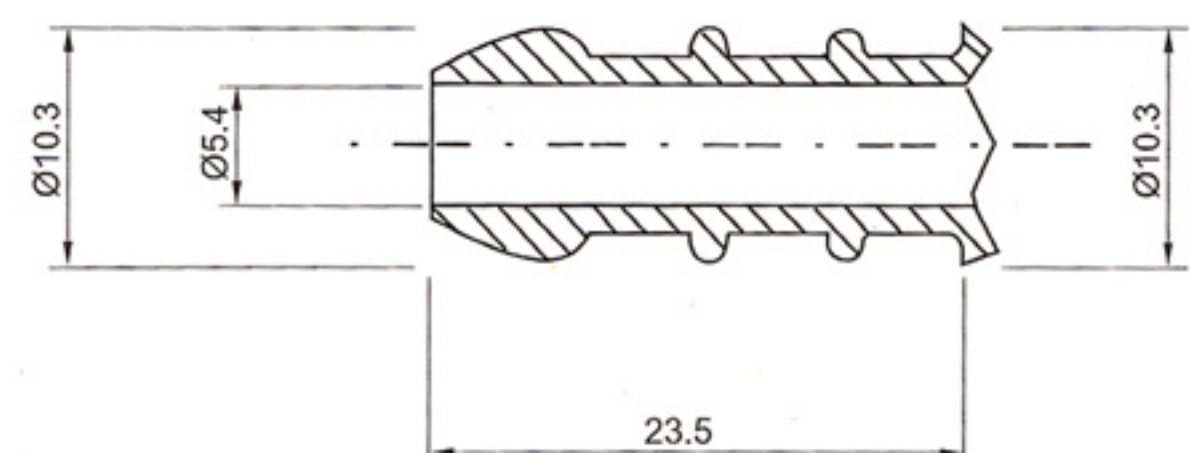

For Gas Hose 10-11 mm
EN 12.864 H51

For Gas Hose 8 mm
EN 12.864 H50

Threaded connect
G1/4" LH - EN12.864 - H4

EN12.864-G1

EN12.864-G2

EN12.864-G4

EN12.864-G5

EN12.864-G12

EN12.864-G16

EN12.864-SWISS

EN12.864-G07

SANS 3/8BSP

SANS 5/8BSP

EN12.864-G10

TS EN 13785+A1
TS EN 12864

1837

For Gas Hose 10-11 mm
EN 12.864 H51

For Gas Hose 8 mm
EN 12.864 H50

For Gas Hose 10 mm
EN 12.864 H50

Threaded outlets
E.i. G1/2", 3/8" BSP

For many other inlet connections will be available on request.