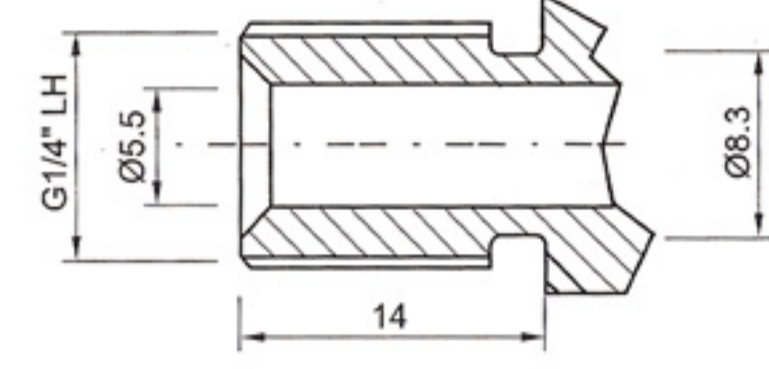

For Gas Hose 10-11 mm
EN 12.864 H51

For Gas Hose 8 mm
EN 12.864 H50

Threaded connect
G1/4" LH - EN12.864 - H4

EN12.864-G1

EN12.864-G2

EN12.864-G4

EN12.864-G5

EN12.864-G12

EN12.864-G16

EN12.864-SWISS

EN12.864-G07

SANS 3/8BSP

SANS 5/8BSP

EN12.864-G10

TS EN 13785+A1
TS EN 12864

1837

For Gas Hose 10-11 mm
EN 12.864 H51

For Gas Hose 8 mm
EN 12.864 H50

For Gas Hose 10 mm
EN 12.864 H50

Threaded outlets
E.i. G1/2", 3/8" BSP

For many other inlet connections will be available on request.