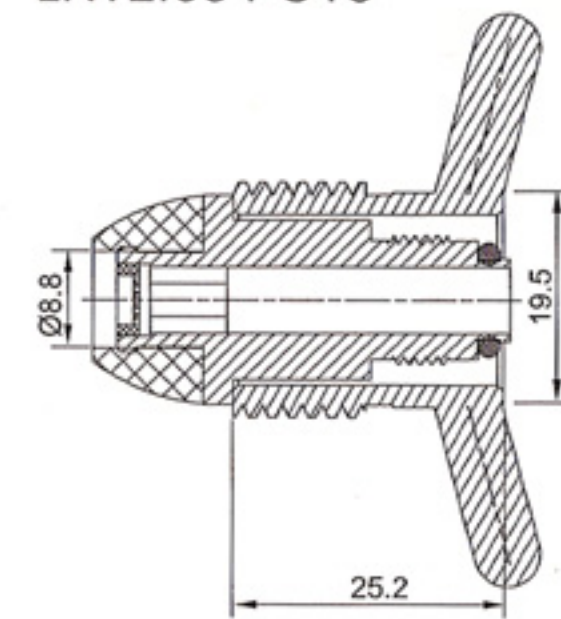

For Gas Hose 10-11 mm
EN 12.864 H51

For Gas Hose 8 mm
EN 12.864 H50

Threaded connect
G1/4" LH - EN12.864 - H4

EN12.864-G1

EN12.864-G2

EN12.864-G4

EN12.864-G5

EN12.864-G12

EN12.864-G16

EN12.864-SWISS

EN12.864-G07

SANS 3/8BSP

SANS 5/8BSP

EN12.864-G10

TS EN 13785+A1
TS EN 12864

1837

For Gas Hose 10-11 mm
EN 12.864 H51

For Gas Hose 8 mm
EN 12.864 H50

For Gas Hose 10 mm
EN 12.864 H50

Threaded outlets
E.i. G1/2", 3/8" BSP

For many other inlet connections will be available on request.