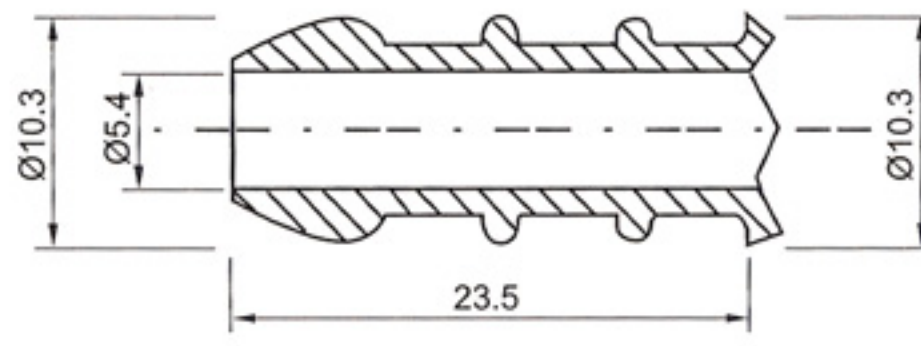

For Gas Hose 10-11 mm
EN 12.864 H51

For Gas Hose 8 mm
EN 12.864 H50

Threaded connect
G1/4" LH - EN12.864 - H4

EN12.864-G1

EN12.864-G2

EN12.864-G4

EN12.864-G5

EN12.864-G12

EN12.864-G16

EN12.864-SWISS

EN12.864-G07

SANS 3/8BSP

SANS 5/8BSP

EN12.864-G10

TS EN 13785+A1
TS EN 12864

1837

For Gas Hose 10-11 mm
EN 12.864 H51

For Gas Hose 8 mm
EN 12.864 H50

For Gas Hose 10 mm
EN 12.864 H50

Threaded outlets
E.i. G1/2", 3/8" BSP

For many other inlet connections will be available on request.