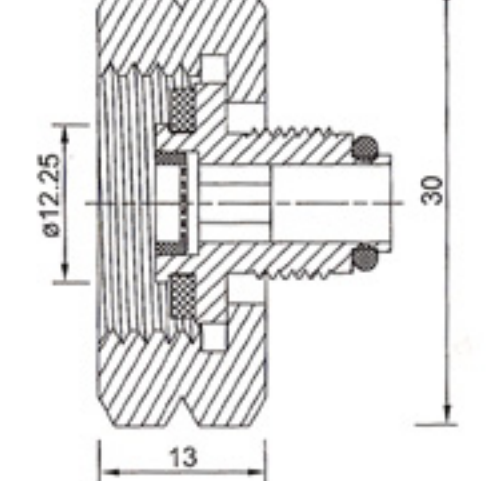

For Gas Hose 10-11 mm
EN 12.864 H51

For Gas Hose 8 mm
EN 12.864 H50

Threaded connect
G1/4" LH - EN12.864 - H4

EN12.864-G1

EN12.864-G2

EN12.864-G4

EN12.864-G5

EN12.864-G12

EN12.864-G16

EN12.864-SWISS

EN12.864-G07

SANS 3/8BSP

SANS 5/8BSP

EN12.864-G10

TS EN 13785+A1
TS EN 12864

1837

For Gas Hose 10-11 mm
EN 12.864 H51

For Gas Hose 8 mm
EN 12.864 H50

For Gas Hose 10 mm
EN 12.864 H50

Threaded outlets
E.i. G1/2", 3/8" BSP

For many other inlet connections will be available on request.