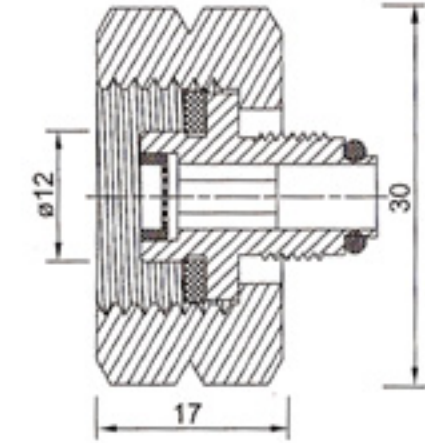

For Gas Hose 10-11 mm
EN 12.864 H51

For Gas Hose 8 mm
EN 12.864 H50

Threaded connect
G1/4" LH - EN12.864 - H4

EN12.864-G1

EN12.864-G2

EN12.864-G4

EN12.864-G5

EN12.864-G12

EN12.864-G16

EN12.864-SWISS

EN12.864-G07

SANS 3/8BSP

SANS 5/8BSP

EN12.864-G10

TS EN 13785+A1
TS EN 12864

1837

For Gas Hose 10-11 mm
EN 12.864 H51

For Gas Hose 8 mm
EN 12.864 H50

For Gas Hose 10 mm
EN 12.864 H50

Threaded outlets
E.i. G1/2", 3/8" BSP

For many other inlet connections will be available on request.