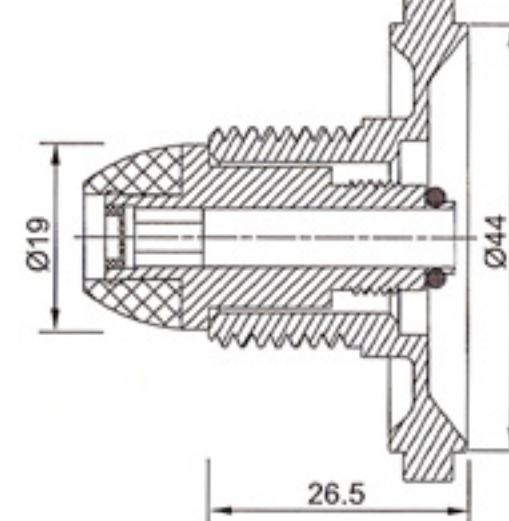

For Gas Hose 10-11 mm
EN 12.864 H51

For Gas Hose 8 mm
EN 12.864 H50

Threaded connect
G1/4" LH - EN12.864 - H4

EN12.864-G1

EN12.864-G2

EN12.864-G4

EN12.864-G5

EN12.864-G12

EN12.864-G16

EN12.864-SWISS

EN12.864-G07

SANS 3/8BSP

SANS 5/8BSP

EN12.864-G10

TS EN 13785+A1
TS EN 12864

1837

For Gas Hose 10-11 mm
EN 12.864 H51

For Gas Hose 8 mm
EN 12.864 H50

For Gas Hose 10 mm
EN 12.864 H50

Threaded outlets
E.i. G1/2", 3/8" BSP

For many other inlet connections will be available on request.