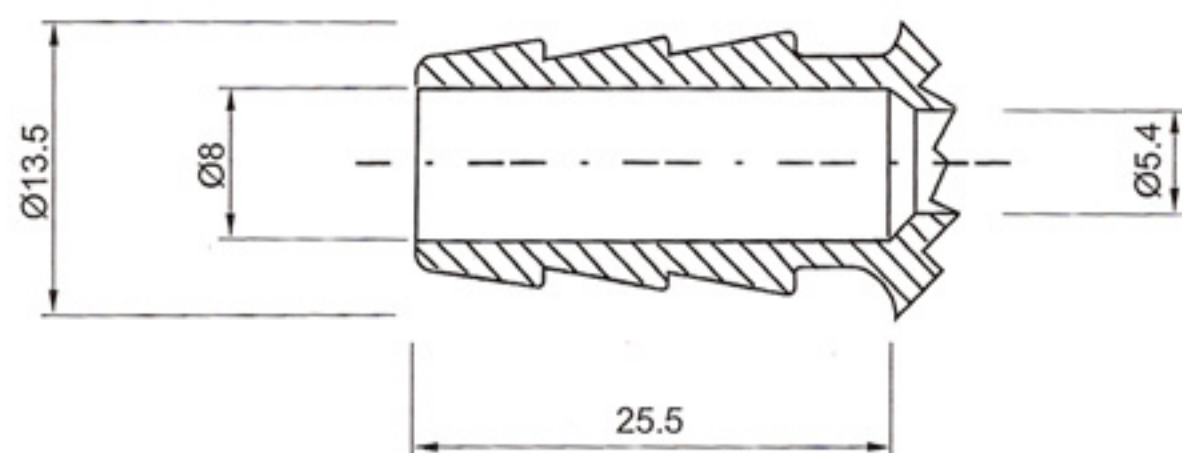

For Gas Hose 10-11 mm
EN 12.864 H51

For Gas Hose 8 mm
EN 12.864 H50

Threaded connect
G1/4" LH - EN12.864 - H4

EN12.864-G1

EN12.864-G2

EN12.864-G4

EN12.864-G5

EN12.864-G12

EN12.864-G16

EN12.864-SWISS

EN12.864-G07

SANS 3/8BSP

SANS 5/8BSP

EN12.864-G10

TS EN 13785+A1
TS EN 12864

1837

For Gas Hose 10-11 mm
EN 12.864 H51

For Gas Hose 8 mm
EN 12.864 H50

For Gas Hose 10 mm
EN 12.864 H50

Threaded outlets
E.i. G1/2", 3/8" BSP

For many other inlet connections will be available on request.