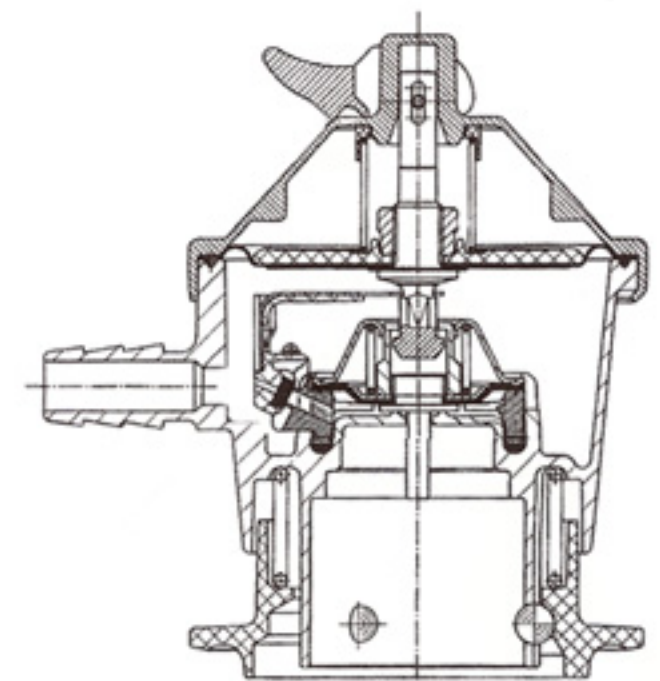

For Gas Hose 10-11 mm
EN 12.864 H51

For Gas Hose 8 mm
EN 12.864 H50

Threaded connect
G1/4" LH - EN12.864 - H4

EN12.864-G1

EN12.864-G2

EN12.864-G4

EN12.864-G5

EN12.864-G12

EN12.864-G16

EN12.864-SWISS

EN12.864-G07

SANS 3/8BSP

SANS 5/8BSP

EN12.864-G10

TS EN 13785+A1
TS EN 12864

1837

For Gas Hose 10-11 mm
EN 12.864 H51

For Gas Hose 8 mm
EN 12.864 H50

For Gas Hose 10 mm
EN 12.864 H50

Threaded outlets
E.i. G1/2", 3/8" BSP

For many other inlet connections will be available on request.