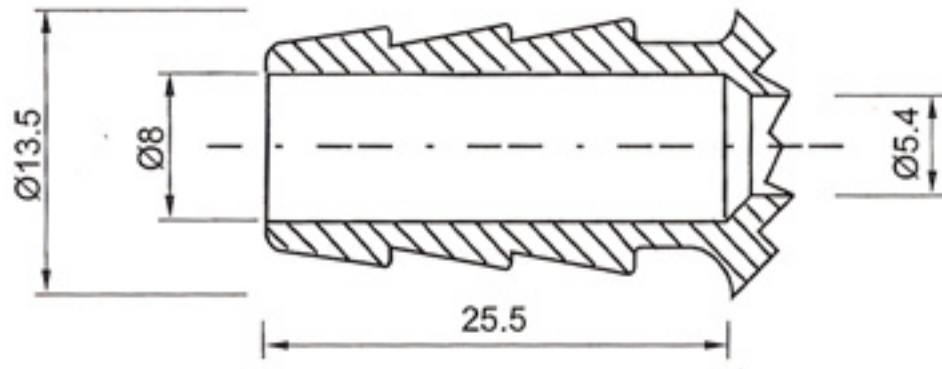

For Gas Hose 10-11 mm
EN 12.864 H51

For Gas Hose 8 mm
EN 12.864 H50

Threaded connect
G1/4" LH - EN12.864 - H4

EN12.864-G1

EN12.864-G2

EN12.864-G4

EN12.864-G5

EN12.864-G12

EN12.864-G16

EN12.864-SWISS

EN12.864-G07

SANS 3/8BSP

SANS 5/8BSP

EN12.864-G10

TS EN 13785+A1
TS EN 12864

1837

For Gas Hose 10-11 mm
EN 12.864 H51

For Gas Hose 8 mm
EN 12.864 H50

For Gas Hose 10 mm
EN 12.864 H50

Threaded outlets
E.i. G1/2", 3/8" BSP

For many other inlet connections will be available on request.