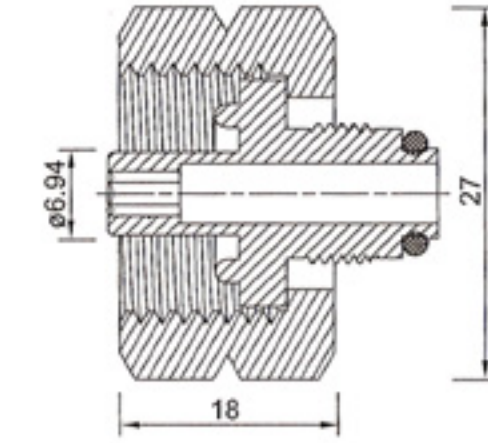

For Gas Hose 10-11 mm
EN 12.864 H51

For Gas Hose 8 mm
EN 12.864 H50

Threaded connect
G1/4" LH - EN12.864 - H4

EN12.864-G1

EN12.864-G2

EN12.864-G4

EN12.864-G5

EN12.864-G12

EN12.864-G16

EN12.864-SWISS

EN12.864-G07

SANS 3/8BSP

SANS 5/8BSP

EN12.864-G10

TS EN 13785+A1
TS EN 12864

1837

For Gas Hose 10-11 mm
EN 12.864 H51

For Gas Hose 8 mm
EN 12.864 H50

For Gas Hose 10 mm
EN 12.864 H50

Threaded outlets
E.i. G1/2", 3/8" BSP

For many other inlet connections will be available on request.