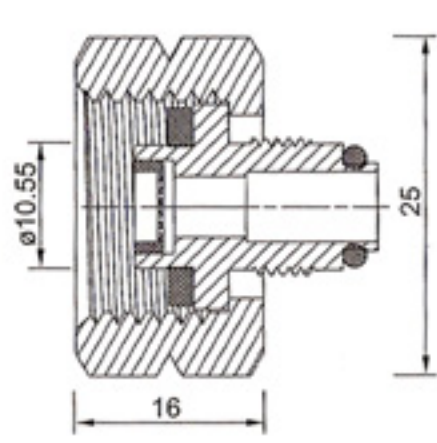

For Gas Hose 10-11 mm
EN 12.864 H51

For Gas Hose 8 mm
EN 12.864 H50

Threaded connect
G1/4" LH - EN12.864 - H4

EN12.864-G1

EN12.864-G2

EN12.864-G4

EN12.864-G5

EN12.864-G12

EN12.864-G16

EN12.864-SWISS

EN12.864-G07

SANS 3/8BSP

SANS 5/8BSP

EN12.864-G10

TS EN 13785+A1
TS EN 12864

1837

For Gas Hose 10-11 mm
EN 12.864 H51

For Gas Hose 8 mm
EN 12.864 H50

For Gas Hose 10 mm
EN 12.864 H50

Threaded outlets
E.i. G1/2", 3/8" BSP

For many other inlet connections will be available on request.