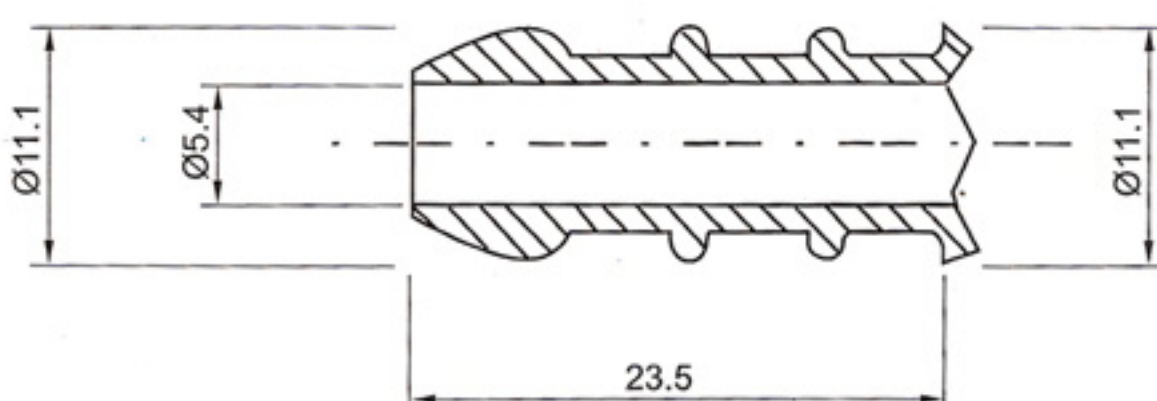

For Gas Hose 10-11 mm
EN 12.864 H51

For Gas Hose 8 mm
EN 12.864 H50

Threaded connect
G1/4" LH - EN12.864 - H4

EN12.864-G1

EN12.864-G2

EN12.864-G4

EN12.864-G5

EN12.864-G12

EN12.864-G16

EN12.864-SWISS

EN12.864-G07

SANS 3/8BSP

SANS 5/8BSP

EN12.864-G10

TS EN 13785+A1
TS EN 12864

1837

For Gas Hose 10-11 mm
EN 12.864 H51

For Gas Hose 8 mm
EN 12.864 H50

For Gas Hose 10 mm
EN 12.864 H50

Threaded outlets
E.i. G1/2", 3/8" BSP

For many other inlet connections will be available on request.