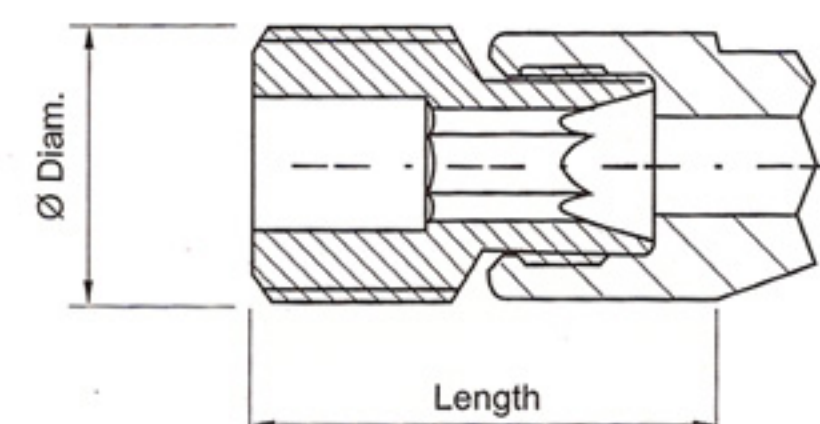

For Gas Hose 10-11 mm
EN 12.864 H51

For Gas Hose 8 mm
EN 12.864 H50

Threaded connect
G1/4" LH - EN12.864 - H4

EN12.864-G1

EN12.864-G2

EN12.864-G4

EN12.864-G5

EN12.864-G12

EN12.864-G16

EN12.864-SWISS

EN12.864-G07

SANS 3/8BSP

SANS 5/8BSP

EN12.864-G10

TS EN 13785+A1
TS EN 12864

1837

For Gas Hose 10-11 mm
EN 12.864 H51

For Gas Hose 8 mm
EN 12.864 H50

For Gas Hose 10 mm
EN 12.864 H50

Threaded outlets
E.i. G1/2", 3/8" BSP

For many other inlet connections will be available on request.