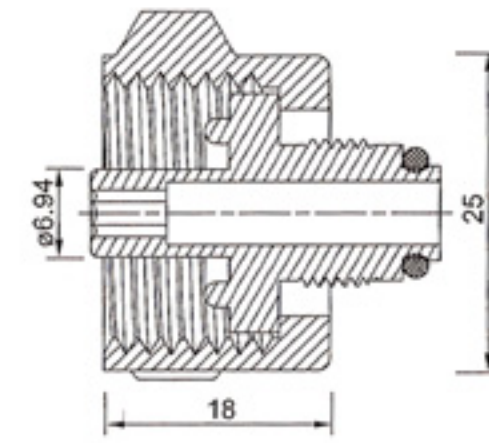

For Gas Hose 10-11 mm
EN 12.864 H51

For Gas Hose 8 mm
EN 12.864 H50

Threaded connect
G1/4" LH - EN12.864 - H4

EN12.864-G1

EN12.864-G2

EN12.864-G4

EN12.864-G5

EN12.864-G12

EN12.864-G16

EN12.864-SWISS

EN12.864-G07

SANS 3/8BSP

SANS 5/8BSP

EN12.864-G10

TS EN 13785+A1
TS EN 12864

1837

For Gas Hose 10-11 mm
EN 12.864 H51

For Gas Hose 8 mm
EN 12.864 H50

For Gas Hose 10 mm
EN 12.864 H50

Threaded outlets
E.i. G1/2", 3/8" BSP

For many other inlet connections will be available on request.